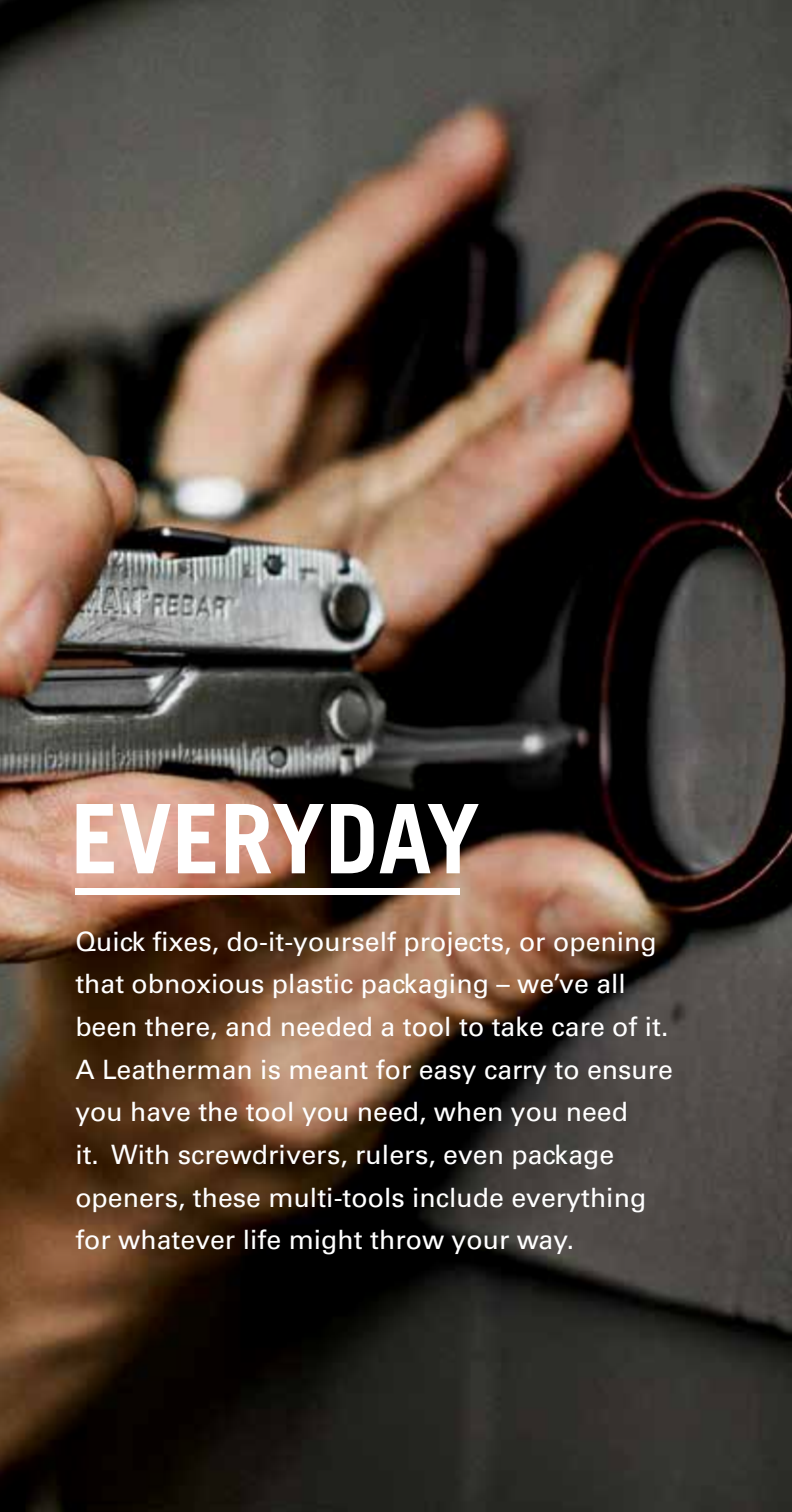

Hex 7/16" & Torx #15

EVERYDAY

Quick fixes, do-it-yourself projects, or opening that obnoxious plastic packaging – we've all been there, and needed a tool to take care of it. A Leatherman is meant for easy carry to ensure you have the tool you need, when you need it. With screwdrivers, rulers, even package openers, these multi-tools include everything for whatever life might throw your way.