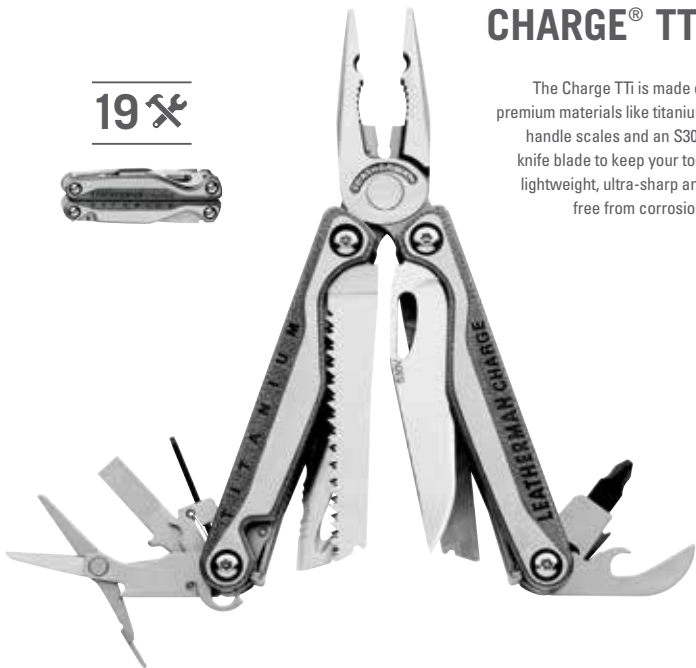

FEATURES

- Blade Length: 2.73 in | 6.93 cm
- Closed Length: 4.5 in | 11.43 cm
- Weight: 7.5 oz | 212.6 g
- All Locking Features
- Replaceable Pocket Clip
- Integrated Lanyard Attachments
- Outside-accessible Features
- One-hand Operable Features

BIT KIT

- Phillips #1-2 & 3/16" Screwdriver

19 

CHARGE® TTi

The Charge TTi is made of premium materials like titanium handle scales and an S30V knife blade to keep your tool lightweight, ultra-sharp and free from corrosion.

FEATURES

Primary Blade Length: 2.9 in | 7.37 cm
 Closed Length: 4 in | 10 cm
 Weight: 8.2 oz | 232 g
 Stainless Steel
 All Locking Features
 Lanyard Ring

Replaceable Pocket Clip &
 Quick-release Lanyard Ring
 Titanium Handle Scales
 Outside-accessible Features
 One-hand Operable Features
 Leather or Nylon Sheath