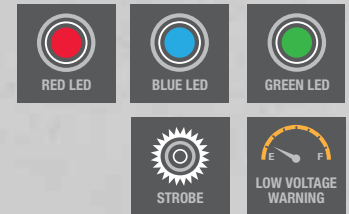

LD75C

4000 LUMENS

OPTIONAL ACCESSORIES

- ARB-L18 Battery
- ARB-L18 USB Battery

- Max 4000 lumen output from four 18650 or eight CR123A batteries
- Ten modes including five brightness levels, red, green, blue, white colors, and strobe
- Multi-color battery level indicator
- Double circuit design for flexible power options and better reliability

ANSI/FSC	Eco	Low	Med	High	Turbo	Red	Green	Blue	White
OUTPUT LUMENS	40	200	600	1800	4000	140	190	45	200
RUNTIME	175h	35h	11h	3h	1h 30min	14h	11h	11h	11h
MAX DISTANCE	1608ft (490m)								
MAX INTENSITY	60000cd								
IMPACT RESISTANCE	1m								
WATERPROOF	IPX-8, underwater 2m								
SIZE	Length: 6.3" (158mm) Width: 2" (52mm) Height: 2.9" (74mm)								
WEIGHT	15.2 oz. (430g) weight excluding batteries