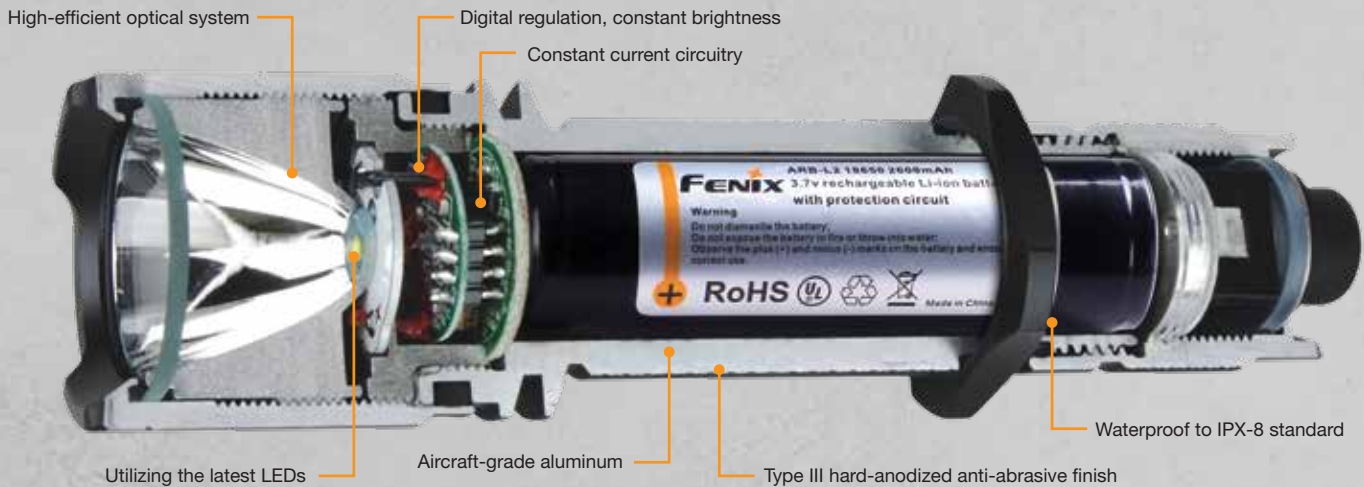

FENIX LIGHTING US is the United States distributor for the Fenix® line of lighting products. Based in Shenzhen, China, Fenix creates unique products in a company-owned facility under close scrutiny from quality assurance professionals. Unlike contract manufacturers or subcontractors, Fenix owns the performance of each and every light. From owners to employees, the talented team is out to replicate the craftsmens' eye for function, fit and finish. Those high standards flow from design to production to quality assurance.

THE FENIX CONSTRUCTION

THE FENIX PROTOCOL™ GOES BEYOND

By adding up to eight extra testing steps, the FENIX PROTOCOL puts devices in situations that more closely mirror the flashlight users' reality through a) shakeout, b) bending, c) salty spray, d) ultraviolet radiation, e) environmental, f) vibration, g) switch and h) temperature testing.

SHAKEOUT TEST	BENDING TEST	SALTY SPRAY TEST	ULTRAVIOLET RADIATION TEST
evaluates the scratch and wear resistance of the flashlight's surface	challenges the bending degree and inherent strength of internal wiring systems	puts the light into corrosion-provoking conditions beyond what most will ever face	monitors the light's performance after intense exposure to UV radiation
ENVIRONMENTAL TEST	VIBRATION TEST	SWITCH TEST	TEMPERATURE TEST
pushes low and high temperature ranges to verify performance at extremes	jars the light over thousands of cycles to validate resistance to rigorous forces	checks switch function well over the projected lifespan of the light	determines heat generation and dissipation of Fenix' powerful LED systems