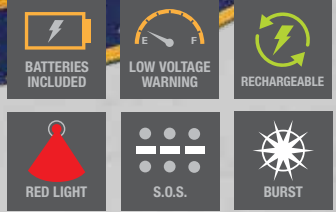

HL12R

400 LUMENS

OPTIONAL ACCESSORIES
• None

ANSI/FSC	Eco	Low	Medium	High	Burst	Red Light
OUTPUT LUMENS	4	30	70	130	400	1
RUNTIME	110h	33h	13h	8h	1h*	66h
DISTANCE	23ft (7m)	56ft (17m)	85ft (26m)	118ft (36m)	210ft (64m)	10ft (3m)
INTENSITY	12cd	72cd	169cd	324cd	1024cd	2cd
IMPACT RESISTANCE	1m					
WATERPROOF	IP66, rain/splash proof / dust proof					
SIZE	Length: 2.2" (56mm) Width: 1.6" (40mm) Height: 1.3" (31.9mm)					
WEIGHT	2.6 oz. (73.3g) including headband/battery					

- Max 400 lumen output from built-in 1000mAh Li-polymer battery
- Eight modes including five brightness levels, SOS, red light, and red flashing
- Micro-USB rechargeable with battery level indicator