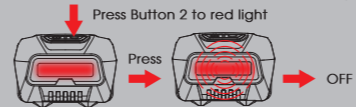

Performance

Warranty Card

To Customers

Thanks for choosing SUNREI
If there is any problems in your using, please fill in the Quality Feedback Sheet and send it to us or our distributors to deal with it. We will try best to solve it.

Notes

This card is the only certificate for repairing, so please reserve it carefully. Two-year warranty is calculated from the day you bought our products. We will be responsible if the quality issue caused by our fault. If the damage is because of wrong usage, we will charge reasonable fee for repairing.

Manufacturer:

Ningbo Sunree Outdoor Products Co., Ltd.
Address: Building 2, Hutang Industrial Park, Zhouxiang, Cixi, Zhejiang, China