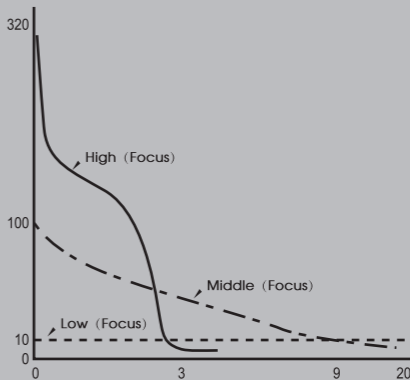

Performance

Warranty Card

To Customers

Thanks for choosing SUNREI
If there is any problems in your using, please fill in the Quality Feedback Sheet and send it to us or our distributors to deal with it. We will try best to solve it.

Notes

This card is the only certificate for repairing, so please reserve it carefully. Two-year warranty is calculated from the day you bought our products. We will be responsible if the quality issue caused by our fault. If the damage is because of wrong usage, we will charge reasonable fee for repairing.

Manufacturer:

Ningbo Sunree Outdoor Products Co., Ltd.
Address: Building 2, Hutang Industrial Park, Zhouxiang, Cixi, Zhejiang, China