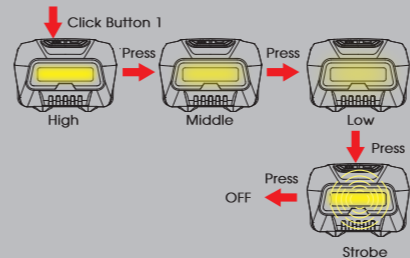

Performance

Warranty Card

To Customers

Thanks for choosing SUNREI
If there is any problems in your using, please fill in the Quality Feedback Sheet and send it to us or our distributors to deal with it. We will try best to solve it.

Notes

This card is the only certificate for repairing, so please reserve it carefully. Two-year warranty is calculated from the day you bought our products. We will be responsible if the quality issue caused by our fault. If the damage is because of wrong usage, we will charge reasonable fee for repairing.

Manufacturer:

Ningbo Sunree Outdoor Products Co., Ltd.
Address: Building 2, Hutang Industrial Park, Zhouxiang, Cixi, Zhejiang, China