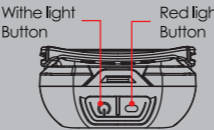

Heat emission design

Two buttons