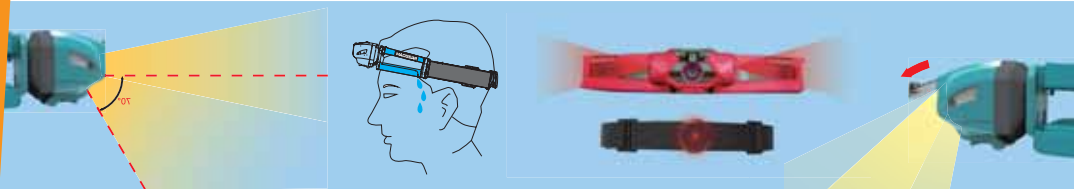

Wider-angle Lighting Device

Sweatband

Sides and Rear Caution Light

Anti-dazzling Screen