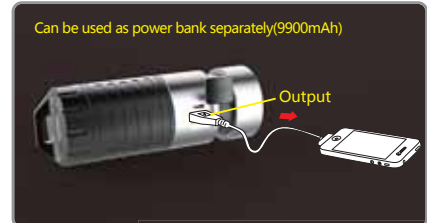

- Can be used as flashlight & camping lantern
- Max 9900mAh capacity power bank
- Long press to switch on extremely-bright mode
- Power Source : 3*18650
- Light Source : 1*CREE XML2 U2 LED
- IPX6
- Weight : 534g(without batteries)
- Packing : Window paper box

White	☀	☾	🕒
Middle	260 LM	123 M	14 H
High	510 LM	172 M	7 H
Low	60 LM	65 M	50 H
SOS	260 LM	-	-
Extremely-bright	850 LM	220 M	-

⚡ Press and hold the button to extremely-bright mode max to 850 lumen , release to the previous state.