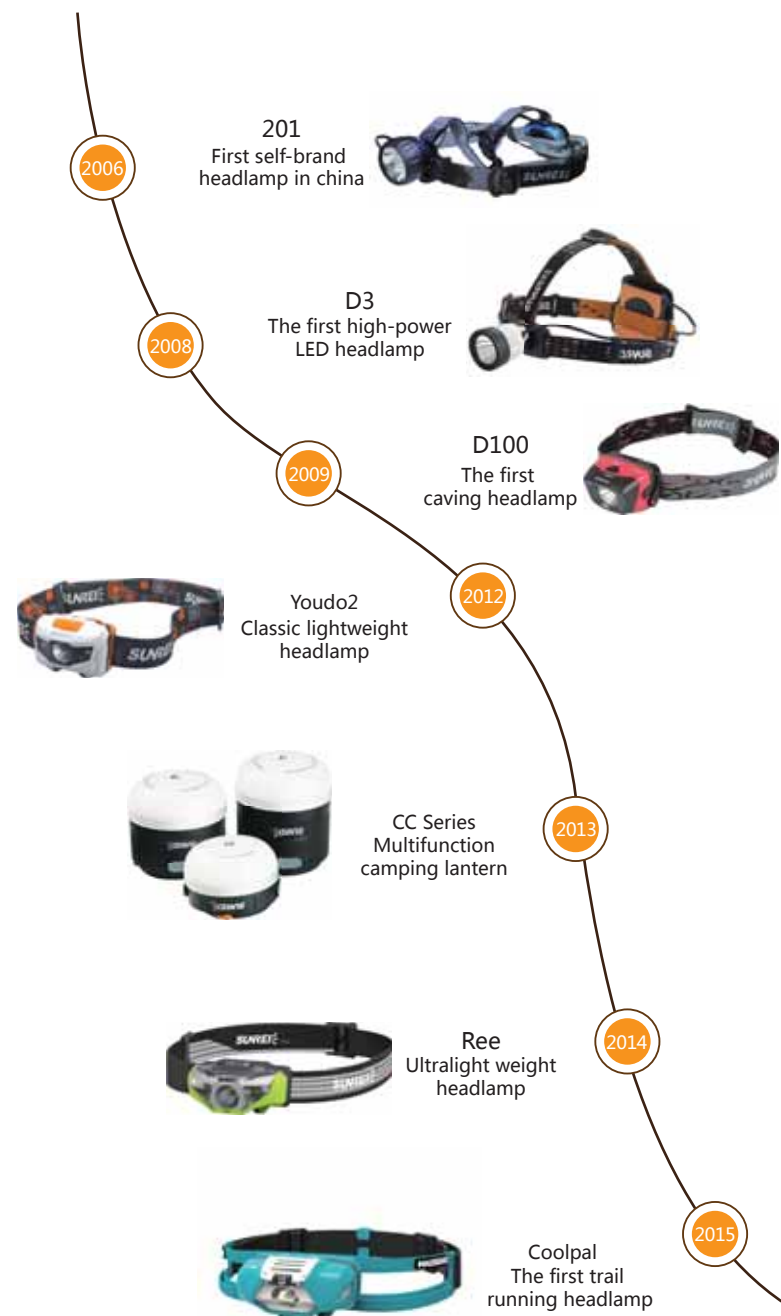

Sunree brand has been listed in China since 2006, the leading design products; reliable quality and excellent service win customers' trust and love. There are series of products in the global sales like the headlamp, camping lantern, bicycle lights emergency lights and flashlights. Good reputation and impressive sales performance ensure Sunree become a leading brand of outdoor lighting in China.

Sunree schemes the global logistics, focusing on R&D technology and personnel training, to strengthen cooperation with customers. We respect for and protect intellectual property rights, participate in industry exchanges and explore effective use of resources to enhance the core competitiveness. We also care for the environment and contribute to the community on a regular basis to participate in the public interest in outdoor activities or sponsorship. In order to fully demonstrate the protection of the environment, respect for nature and a healthy human spirit, Sunree has made many efforts and distributed lots of time.