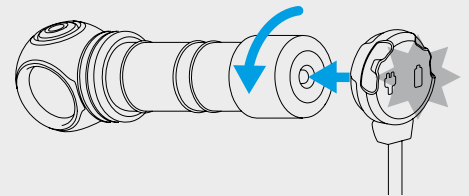

In ON state

Click: To turn off the flashlight.

Press and hold: To start cycling through the modes of actual Section.

The same in OFF & ON states

2 clicks: To turn on Main mode [Section 2]. Another double click will switch modes

between chosen modes in [Section 1] and [Section 2].

3 clicks: To turn on Turbo mode [Section 3].

4 clicks: To turn on Strobe mode [Section 4].

HOW TO TURN ON MAGNETIC CHARGER

1. FOR CHARGING

Unscrew the tailcap for one fourth. Plug in magnetic charger.

2. CHARGER INDICATION

- Red – charging is going on.
- Green – charging is finished.
- Orange – half current charging
- Orange blinking – bad contact or low USB adapter voltage
- Red blinking – unscrew the tailcap for one fourth.