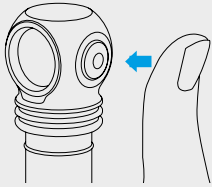

Operation

Before use: Tighten the tailcap.

GENERAL TYPE

Modes: Firefly1, Firefly2, Main modes, Turbo1, Turbo2 or Turbo3 (last used in Advanced, Turbo2 by default).

In OFF state:

1 click: To turn on the last used mode.

Press and hold: To start cycling through Firefly modes. Release to select. Keeping button pressed will start cycling through Main modes.

In ON state:

1 click: To turn off the flashlight.

Press and hold: To start cycling through Main modes from any mode. In Firefly1 cycling through Main modes starts after cycling through Firefly modes. Release to select.

2 clicks: To turn on Turbo mode from any mode. The second double click brings back last used mode.

ADVANCED TYPE

To switch between types of operation unscrew the tailcap to 1/4 while the flashlight is off, press the button and tighten the tailcap while keeping the button pressed.