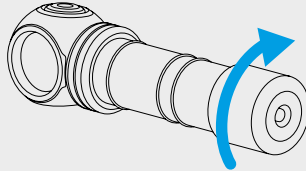

In ON state:

1 click: To turn off the flashlight.

Press and hold: To start cycling through Main modes from any mode. In Firefly1 cycling through Main modes starts after cycling through Firefly modes. Release to select.

2 clicks: To turn on Turbo mode from any mode. The second double click brings back last used mode.

ADVANCED TYPE

To switch between types of operation unscrew the tailcap to 1/4 while the flashlight is off, press the button and tighten the tailcap while keeping the button pressed.