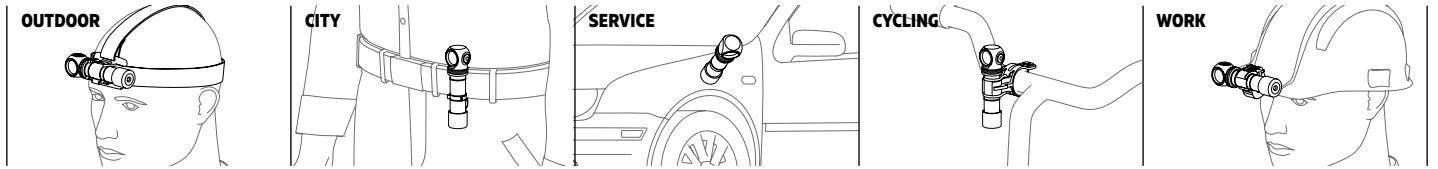

WIZARD C2 PRO

Legendary multi flashlight is now even brighter, more reliable and convenient

3 in 1

Perfect solution for those who are looking for a multifunctional flashlight for different spheres: outdoor activities and sports, fishing and hunting, maintenance and construction. Armytek Wizard multi flashlights have already gained popularity among runners, fishers, hunters, auto mechanics, industrial workers and other professionals around the world.

HEADLAMP

Simple one-hand operation, reliable head-mount for running, solid body without long wires, weak rubber connectors and unnecessary boxes. The flashlight is easily installed, removed and 180° rotatable in the mount. Quick-release rubber ring provides additional fixation.

EVERY DAY CARRY LIGHT

Compact design, convenient side button,

special matt anti-abrasive finish without rough knurling, strong built-in magnet and robust steel clip for extra variants of use, constant light without flickering.

BICYCLE LIGHT

Made from aircraft-grade aluminium, compatible with durable quick-release mount.

- Powerful electronics provides impressive light output of 2500 lumens and record 200 days in Firefly mode
- Multicolor temperature and battery state indication for 25 years helps to find the flashlight in the dark
- Convenient wide beam of the TIR-optics, protected from scratches by tempered glass with anti-reflective coating

- Innovative technology allows to use any 18650 batteries and provides full protection against short circuit even in case of contact between magnetic connector and metal objects

- Active real-time temperature control to prevent overheating above 58 °C and warning indication of low battery level

- Total protection from water, dirt and dust – flashlight continues to work even at 10 meters depth

- Three Turbo modes for different purposes. Turbo3 with 2500 lm of overboost brightness to highlight a large area for a short period of time. Turbo2 with 1750 lm for several minutes of superbright output. Turbo1 with 870 lm for convenient prolonged use.