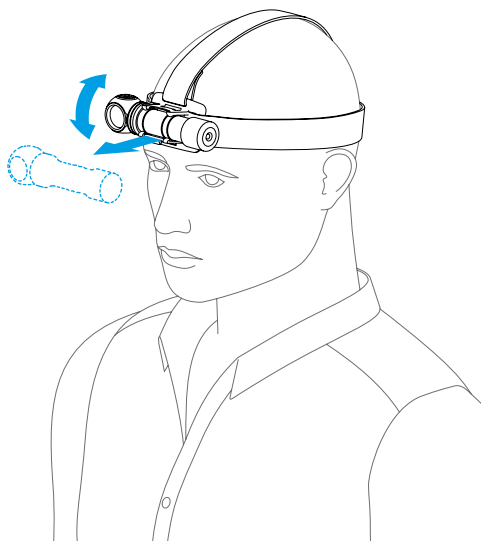

Headmount in the set ensures hands-free operation. No need to constantly adjust the angle of light: the beam follows your eyesight.

WIZARD C2 PRO
Headmount for direct lighting

Record runtime up to 200 days in low mode and more than 10 hours in comfortable medium mode suitable for prolonged repairs.

TIR-optics, protected by tempered glass with anti-reflective coating, gives convenient wide beam of light for bike rides.

WIZARD C2 PRO
Durable bike mount for challenging routes