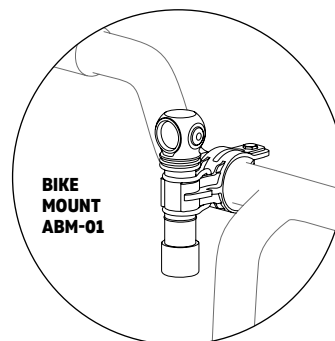

Innovated electronics and firmware: extended runtimes and enhanced brightness

Simple operation by default: easy to use right out of the box, possible to switch to professional advanced operation with 12 modes

Active real-time temperature control: when the temperature becomes close to 58 °C, brightness decreases, allowing to avoid flashlight and battery overheating and burns. Safe for industrial workers

BIKE MOUNT ABM-01

Double spring system: reliable battery contact with the driver for additional protection against damage caused by fallings

Rich extended set: higher capacity battery 18650 Li-Ion 3500 mAh and ABM-01 bike mount included