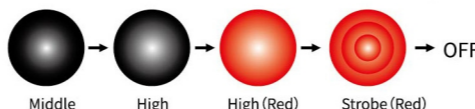

TZ800

Patent Protection

Instruction

1. Press the focus light switch to turn on the focus light.

* The light will be off if no operation exceed 3s

2. Press the floodlight switch to turn on the floodlight.

* The light will be off if no operation exceed 3s

Indicator instruction

Power indicator	Charging indicator
●●●● 75%—100%	🔌🔌🔌🔌 <25%
○●●● 50%—75%	🔌🔌🔌🔌 25%—50%
○●●○ 25%—50%	🔌🔌🔌🔌 50%—75%
○●○○ 5%—25%	🔌🔌🔌🔌 75%—100%
○○○○ <5%	🔌🔌🔌🔌 100%

Features

Specification

Max	800LM
Running time	6.5h-31h
Battery	3.7V 8000mAh
LED	White LED+COB
Mode	Focus light:Low→Middle→High→OFF Floodlight:Middle→High→High(Red)→Strobe(Red)→OFF
USB input	5V-2A
USB output	5V-2A
Charging time	4.5H
Waterproof and dustproof	IPX6
Mainly material	ABS/PC/Aluminum alloy
Size	108x200x131mm
Weight	635g