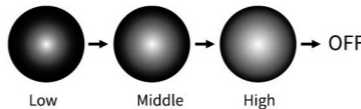

TZ800

Patent Protection

Instruction

1. Press the focus light switch to turn on the focus light.

* The light will be off if no operation exceed 3s

2. Press the floodlight switch to turn on the floodlight.

* The light will be off if no operation exceed 3s

Indicator instruction

Power indicator	Charging indicator
●●●● 75%—100%	🔌🔌🔌🔌 <25%
○●●● 50%—75%	🔌🔌🔌🔌 25%—50%
○●●○ 25%—50%	🔌🔌🔌🔌 50%—75%
○●○○ 5%—25%	🔌🔌🔌🔌 75%—100%
○○○○ <5%	🔌🔌🔌🔌 100%

Features

Specification

Max	800LM
Running time	6.5h-31h
Battery	3.7V 8000mAh
LED	White LED+COB
Mode	Focus light:Low→Middle→High→OFF Floodlight:Middle→High→High(Red)→Strobe(Red)→OFF
USB input	5V-2A
USB output	5V-2A
Charging time	4.5H
Waterproof and dustproof	IPX6
Mainly material	ABS/PC/Aluminum alloy
Size	108x200x131mm
Weight	635g