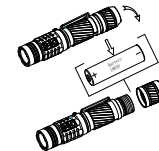

TO40R USER MANUAL

ON/OFF

Press the lower side Power switch to turn on/off flashlight.

Mode Switching

Hidden mode-Strobe & SOS

One press to Turbo and Strobe

Locking

Charging

Connect the flashlight to any power supply, such as computer, laptop, phone charger, car charger, etc. Red flash: below 30%; Blue flash: 31-99%; Blue on: 100%
When charging, the indicator light will be displayed different color according to the above standard of charging progress. When the indicator light become blue, please remove the charger promptly.
When the product detects the bad condition (for example, poor contact, battery damage, battery inversion, etc.), charging will not be carried out, then the indicator light will flash between red and blue alternately.