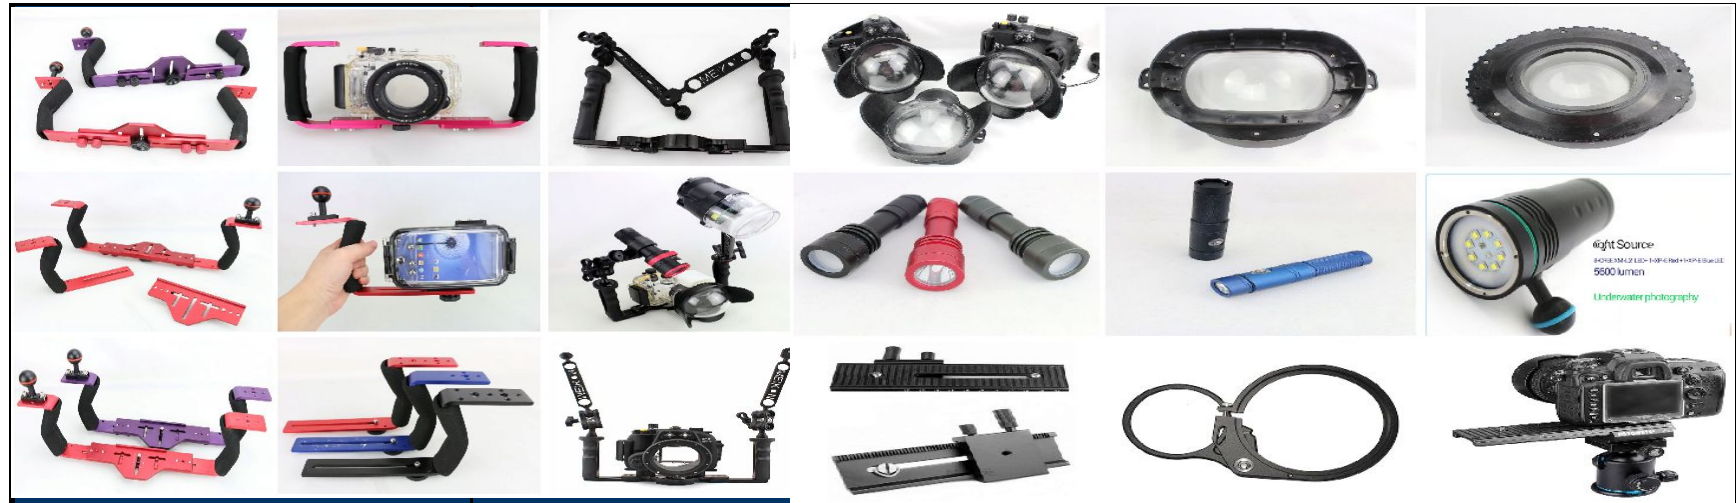

Waterproof case for Gopro

Polycarbonate housing for Gopro
Hero 3/3+/4(60M)

aluminium housing for Gopro
Hero 3/3+/4 (100M)

Gopro grip

Waterproof case for digital camera and phones,ipad 2/3,4

Diving accessories