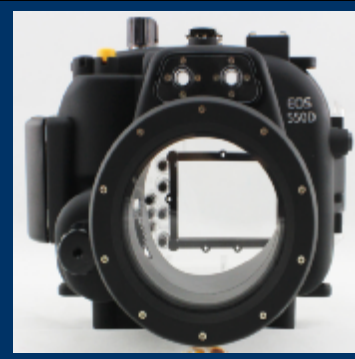

NEKON

waterproof cases for
iphones and Samsungs

Aluminium underwater housing (100M/325ft waterproof depth)

For Canon G15

For Canon G16

For Sony
RX100/RX100II/RX100III

For Canon G16(100M)

Underwater camera housing for Canon

for Canon EOS 70D,18-55MM(40M)	for Canon EOS 550D,18-55MM(50M)	For Canon EOS 600D18-55MM(40M)	For Canon EOS 650D/700D ,18-55MM(40M)
			
for Canon EOS M (40M)	for Canon EOS M2,18-55MM (40M)	for Canon 5D MKiii,24-108mm(60M)	for Canon G1X II(40M)
			
for Canon G1X(40M)	for Canon G11/G12(40M)	for Canon G15(40M)	for Canon G16(40M)
			
For Canon S95(40M)	For Canon S100(40M)	For Canon S110(40M)	For Canon S120(40M)