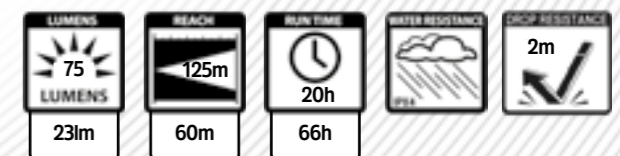

ATEX HEADLIGHT

- 4 light modes - high and low white LED, red LED for night vision, green LED for inspection work
- Water resistance: IPX4
- Strap with silicone band to fit helmets
- Pivoting light
- Rear mount battery pack distributes weight evenly
- Removable top head strap
- Beam: Flip-up lenses diffuses spotlight to a broad area light
- Shatterproof lens

ATEX HEADLIGHT
Minimum order: 3
3 x AA Batteries not included
EAN: 7638900 320 268

High mode
Low mode