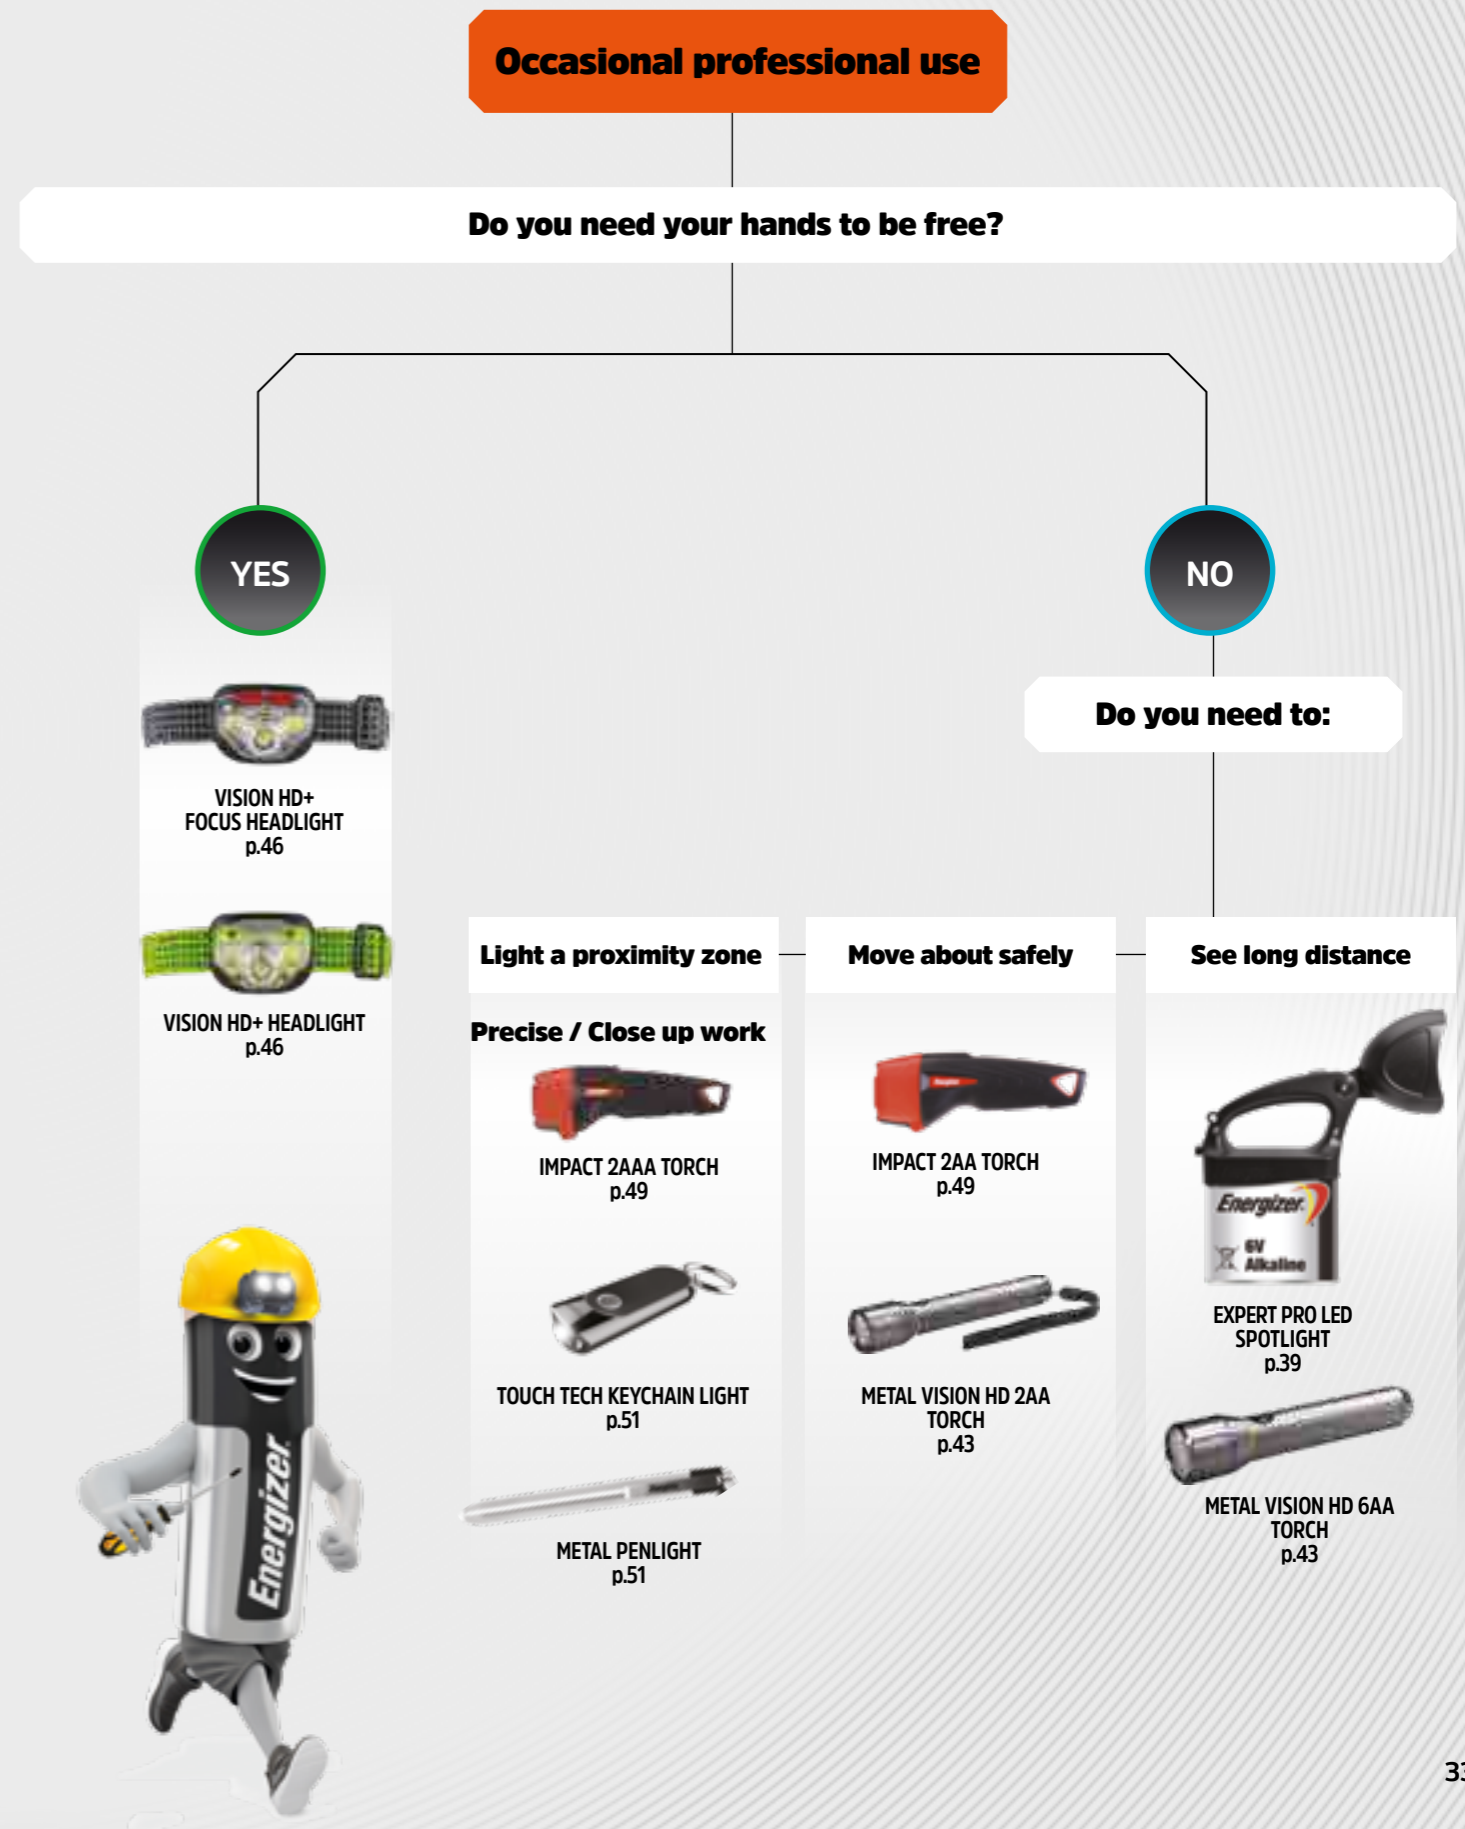

► Impact resistance

Expressed in meters.

After dropping in 6 different orientations, the lights retain all the performances established above.

How to select the appropriate lighting solution that meets your professional needs?

Tough, dependable and hardworking torches for professionals

ERGONOMIC

- Textured housing and ergonomic shape
- Large switch button

ADAPTABLE

- Adjustable light intensity
- Helmet solution

EXTREMELY ROBUST

- Water resistance: IPX4
- Sustains 7 meters drop test
- Rugged ABS plastic