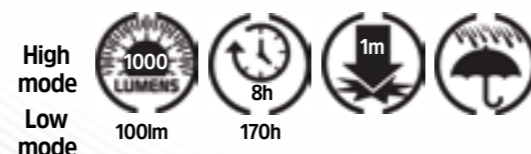

DIY LIGHTS

Occasional professional use

LANTERN LIGHT

Light a wide working area

FUSION COMPACT AREA LANTERN

- Compact and lightweight
- 360° lighting
- Robust handle and rear stand for hands-free
- Water resistance: IPX4
- Light Fusion Technology™ for vibrant and uniform lighting
- Light modes: High and Low

USB LANTERN

- Dimming Feature for customized light output
- Powerful 360° area lighting
- USB port out: charges devices
- Steady base for hands-free Non-slip grip

Occasional professional use

HANDHELD TORCHES

IMPACT LIGHT 2AAA

IMPACT LIGHT 2AA

- Durable rubber construction
- Convenient, built-in stand for hands-free
  - Non-slip grip
- Easy to operate switch when wearing gloves
  - Lanyard loop

LED LIGHT 2AA

- Easy to operate push-button switch
- Up to 5X Brighter than ordinary LED technology
  - Long Runtime
  - Lanyard included
- Ribbed design for secure grip

LED LIGHT 2D

WATERPROOF LIGHT

- Waterproof: IPX7
- Floats
- Durable construction
- Reflective panels
- Up to 4X Brighter than Standard LED Technology