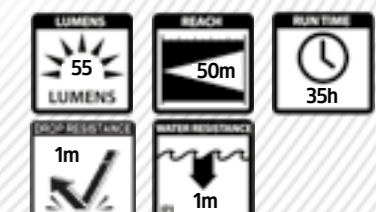

WATERPROOF LIGHT

- Waterproof: IPX7
- Floats
- Durable construction
- Reflective panels
- Up to 4X Brighter than Standard LED Technology