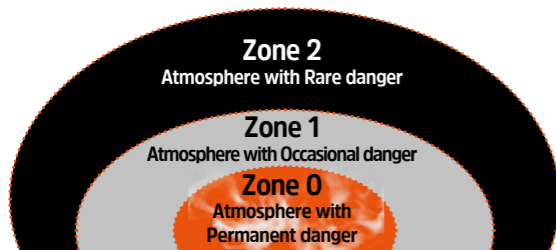

What is ATEX^{Ex}

ATEX (ATmosphere EXplosive) is a European directive that requires to control the risk of Explosion in certain atmospheres. Areas where explosions may occur have to be identified and measures have to be taken to prevent these explosions.

Energizer® ATEX lights are suitable for:

- Every atmospheres where Gas and Vapors can cause an explosion (Zone 0, 1 & 2)

- Both product groups
  Group 1: case specific to mines
  Group 2: all surface industries

What are the characteristics of ATEX certified lights?

CE 0539 ^{Ex} I M 2 / II 1 / G / Ex / ia / I / IIC T4

- CE Authorized by the European: Committee for electrochemical standardization
- 0539 Marking certifying DEMKO / UL international quality control
- ^{Ex} Protection against explosions
- I M 2 Mine equipment, category M2: high protection
- II 1 Surface industry type equipment, category 1: very high protection
- G Suitable for gas and vapor type risk environments
- Ex Tested to the latest European: manufacturing standards
- ia Light material design ensuring maximum intrinsic safety
- I For use in Mines category 1
- IIC Product covering the acetylene and hydrogen gas class
- T4 Temperature class 4: resist up to 135°C

Energizer® Ultimate Lithium™ Batteries are ATEX certified

Lithium AA & AAA batteries are certified as a component in intrinsic safety apparatus according to directive 94/9/EC ATEX. They can be used safely to power devices in hazardous environments

Daily professional use

ATEX^{Ex} Intrinsically safe torches for professionals in hazardous environments

HANDHELD TORCHES

▶ For close-up work & precise lighting

2D ATEX TORCH

- Water resistance: IPX7
- Water immersion resistance
- Built-in carabineer belt clip
- Ribbed casing for a secure grip
- Attached lanyard
- Anti-static push-button switch
- Shatterproof lens