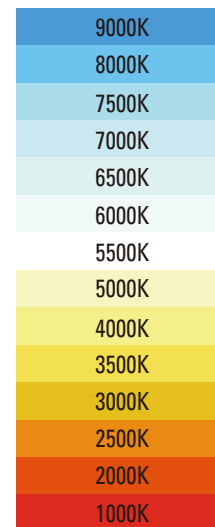

► Icon illustration

	Output
	Runtime
	Weight
	Dimension
	LED
	Type-C charging port
	Micro-USB charging port
	Intensity
	Beam distance
	Impact resistance
	Waterproof level
K	Tint

► Tint illustration