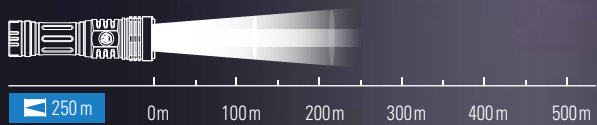

КУРЬОНАЛ.KZ
Интернет-магазин светодиодных фонарей