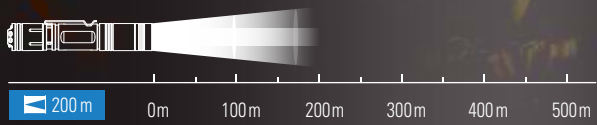

FL1 Standard	Turbo	High	Mid	Low	Strobe	SOS
	1200~700 LM	300LM	100LM	1LM	1200LM	200LM
	1+110 mins	6.5h	21h	514h	/	/
	76g/ 2.68oz (without battery) 123g/ 4.34oz (with battery)					
	124.2mm x 25.4mm 4.89in x 1in (L x D)					
 1 x OSRAM P9 LED	 215m	 11556cd	 1.5m	 IP68 (2m underwater for 1h)	 Cool white	