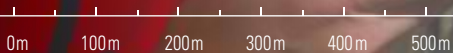

KUPIFONA

Интернет-магазин светодиодных светильников