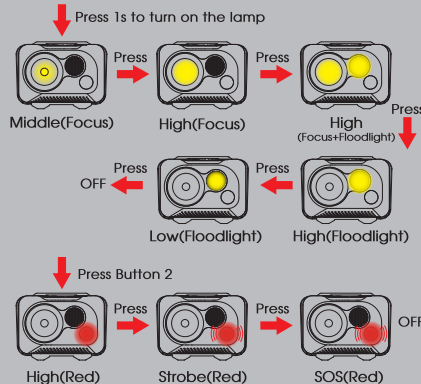

Performance

Warranty Card

To Customers

Thanks for choosing SUNREX
If there is any problems in your using, please fill in the Quality Feedback Sheet and send it to us or our distributors to deal with it. We will try best to solve it.

Notes

This card is the only certificate for repairing, so please reserve it carefully. Two-year warranty is calculated from the day you bought our products. We will be responsible if the quality issue caused by our fault. If the damage is because of wrong usage, we will charge reasonable fee for repairing.

Manufacturer:

Ningbo Sunree Outdoor Products Co., Ltd.
Address: Building 2, Hutang Industrial Park, Zhouxiang, Cixi, Zhejiang, China

Официальный представитель на территории РК и СНГ - интернет-магазин KupiFonar.kz

8 (727) 2496770

email: info@kupifonar.kz

web: <https://www.kupifonar.kz>