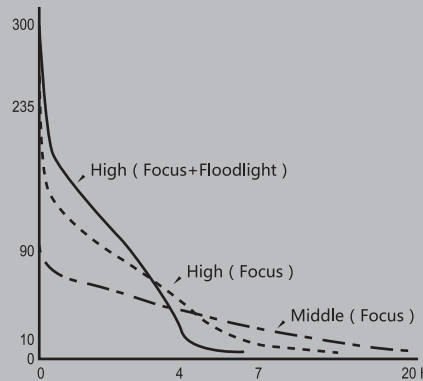

Performance

Warranty Card

To Customers

Thanks for choosing SUNREX
If there is any problems in your using, please fill in the Quality Feedback Sheet and send it to us or our distributors to deal with it. We will try best to solve it.

Notes

This card is the only certificate for repairing, so please reserve it carefully. Two-year warranty is calculated from the day you bought our products. We will be responsible if the quality issue caused by our fault. If the damage is because of wrong usage, we will charge reasonable fee for repairing.

Manufacturer:

Ningbo Sunree Outdoor Products Co., Ltd.
Address: Building 2, Hutang Industrial Park, Zhouxiang, Cixi, Zhejiang, China

Официальный представитель на территории РК и СНГ - интернет-магазин KupiFonar.kz

8 (727) 2496770

email: info@kupifonar.kz

web: <https://www.kupifonar.kz>