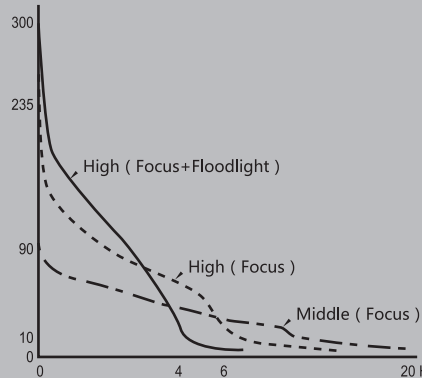

All information here just for reference, the final interpretation is owned by SUNREX

Sensing design

Sensors

Sensing Distance:7-15cm

Performance

* The light will be off if no operation exceed 3s

Warranty Card