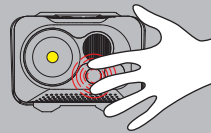

Sensing Distance:7-15cm