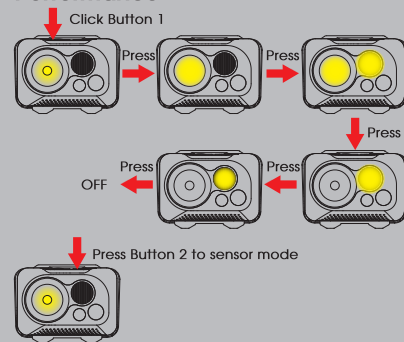

All information here just for reference, the final interpretation is owned by SUNREX

Sensing design

Sensors

Sensing Distance:7-15cm

Performance

* The light will be off if no operation exceed 3s

Warranty Card